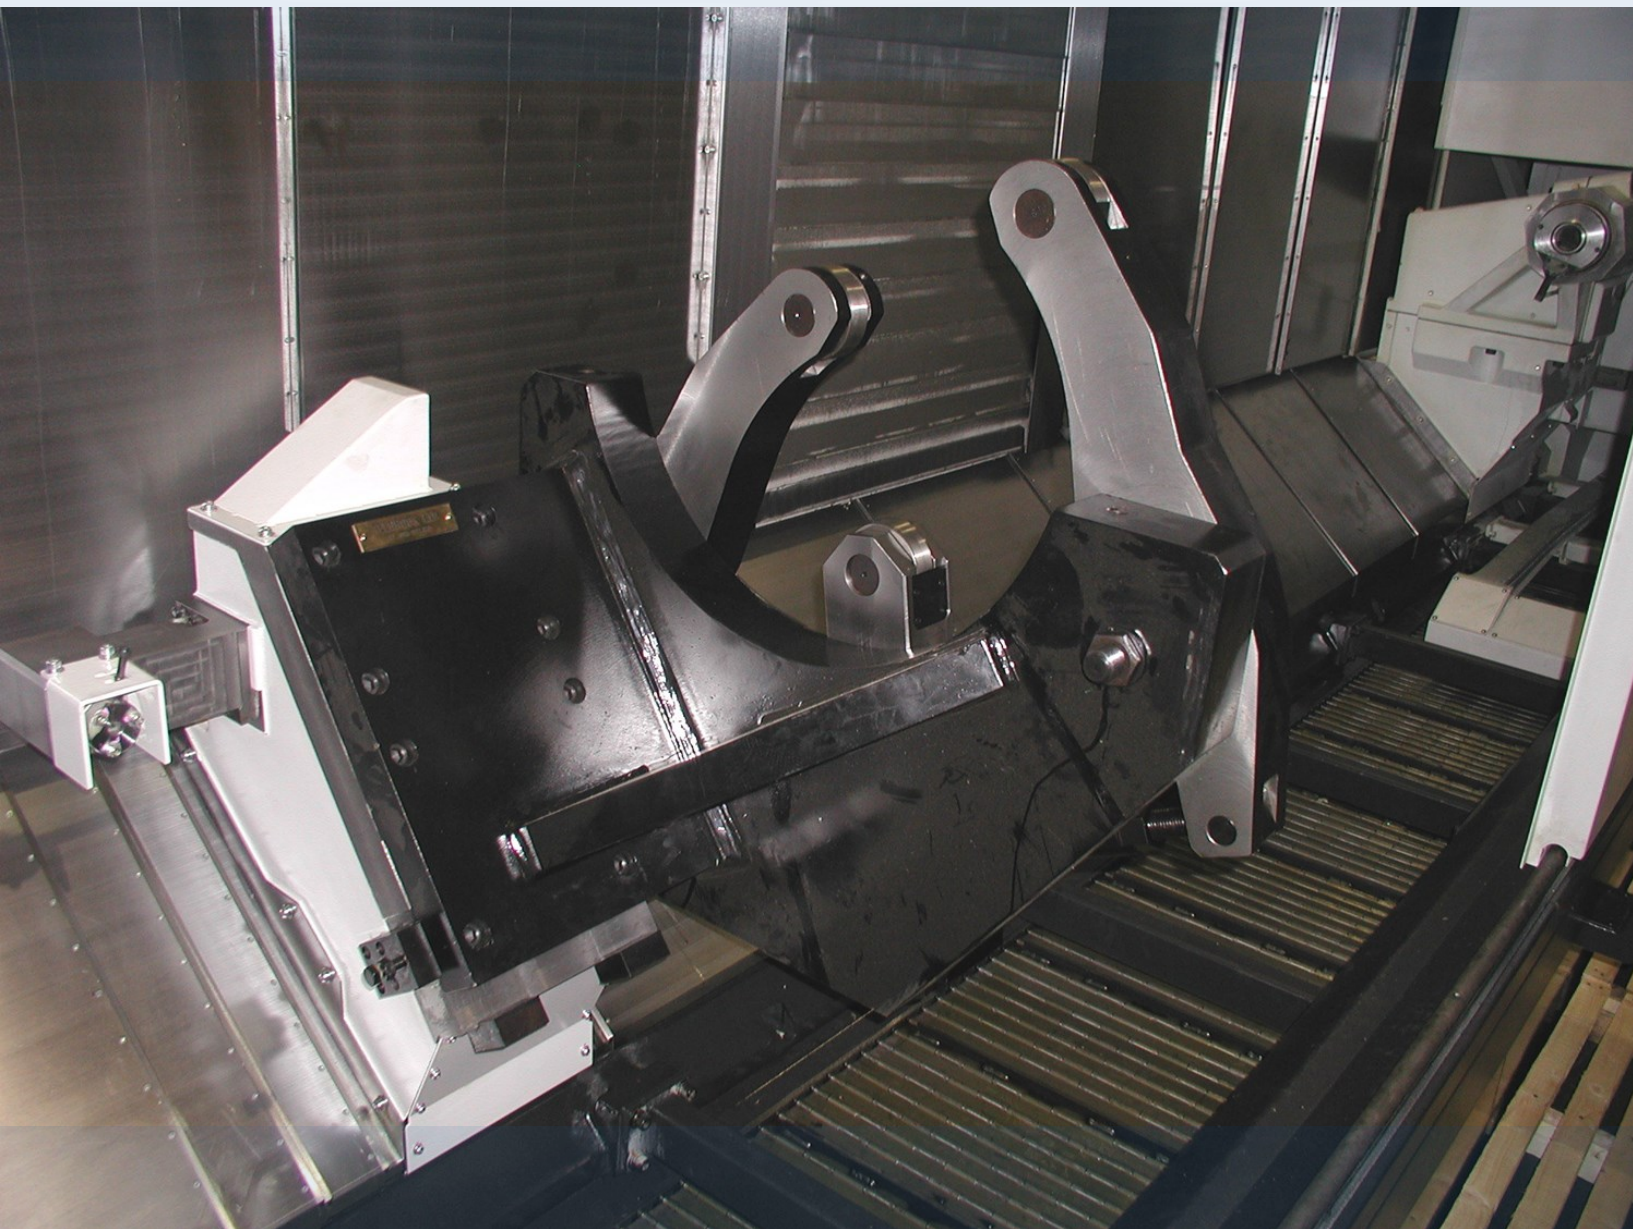

Manual steadies

Rigid construction for heavy duty applications. With three arms approximately 120 degrees, manually adjusted by leadscrew.

Centre arm with single or two positions, dependent on size range. 2 x clamp plates to secure to the machine bed.

Shot Pin for towing along the bed and a gib strip to ensure a true fit to the machine bed.

Steady Range 210 - 400mm

Special Steady Rests

Gate type large manual steadies

Manual steadies

Designed to be interchangeable with any existing hydraulic steady with three arms approximately 120 degrees, manually adjusted by leadscrew. Steady rollers fitted with swarf guards; centre arm adjusted by leadscrew. Centre arm can have single or two positions, dependant on the size range. Arms can be fitted either side of the steady.

Manual steadies

Designed, manufactured and installed to machined bed for oil & gas industry.

Range 240mm - 510m

Manual steadies

Manual steady range 400 -700mm

Manual steadies

Manual steady range 450 -700mm

Manual steadies