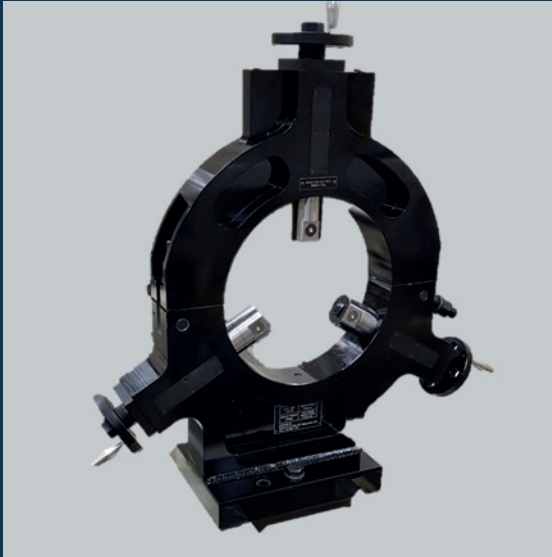

SR | 2022

A design & manufacturing service for customers with bespoke requirements