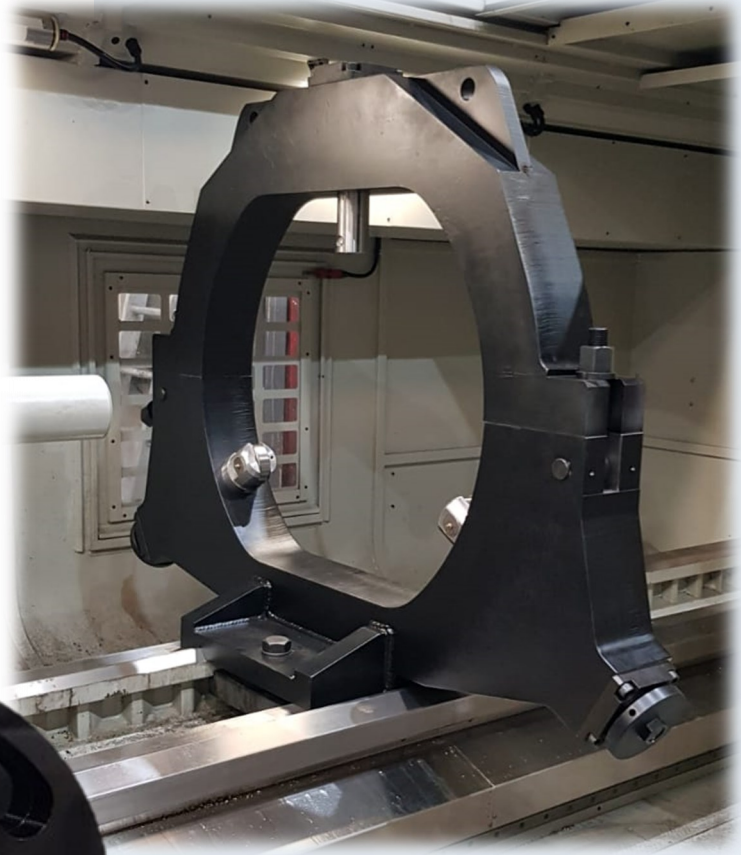

Manual Steadies

SMW AUTOBLOK Telbrook have extensive knowledge & experience in the design and manufacture of manual steadies. Our bespoke steadies suit a wide range of machines for the engineering industry, for both the OEM machine tool suppliers and end users. Manufactured in the UK and supplied worldwide, our manual steadies are designed from their proven standard engineered platform but are tailored to meet the bespoke requirements of our customers such as the machine parameters and your required operating sizes. There are two types of mounting: - Directly mounted to the machine bed – clamped and re-positioned manually. - Mounted to an existing steady base which is already fitted to the machine bed. With an extensive back catalogue of applications and machine drawings for a wide range of machine tool, designing a manual steady to suit customer requirements is a straightforward process.

Manual steadies

Rigid construction for heavy duty applications. With three arms approximately 120 degrees, manually adjusted by leadscrew.

Centre arm with single or two positions, dependent on size range. 2 x clamp plates to secure to the machine bed.

Shot Pin for towing along the bed and a gib strip to ensure a true fit to the machine bed.

Steady Range 210 - 400mm

Special Steady Rests

Gate type large manual steadies

Manual steadies

Designed to be interchangeable with any existing hydraulic steady with three arms approximately 120 degrees, manually adjusted by leadscrew. Steady rollers fitted with swarf guards; centre arm adjusted by leadscrew. Centre arm can have single or two positions, dependant on the size range. Arms can be fitted either side of the steady.