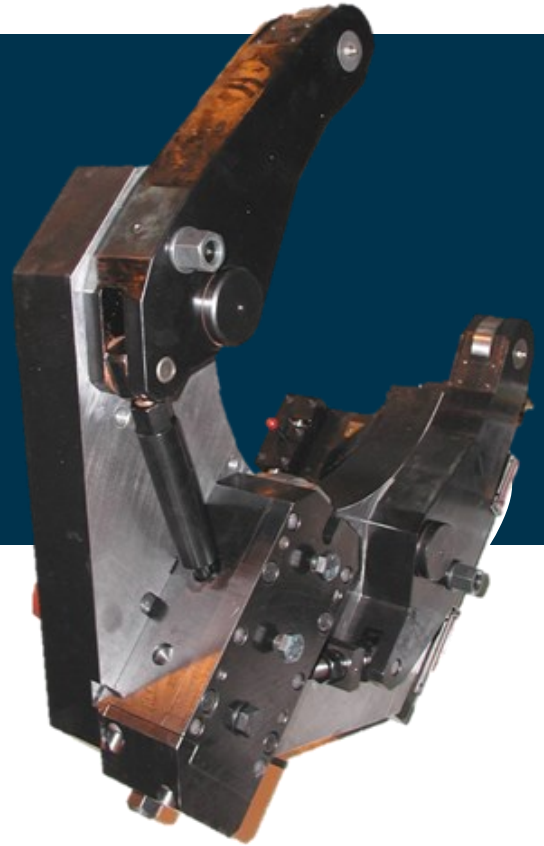

Manual Steadies

SMW AUTOBLOK Telbrook have extensive knowledge & experience in the design and manufacture of manual steadies. Our bespoke steadies suit a wide range of machines for the engineering industry, for both the OEM machine tool suppliers and end users. Manufactured in the UK and supplied worldwide, our manual steadies are designed from their proven standard engineered platform but are tailored to meet the bespoke requirements of our customers such as the machine parameters and your required operating sizes. There are two types of mounting: - Directly mounted to the machine bed – clamped and re-positioned manually. - Mounted to an existing steady base which is already fitted to the machine bed. With an extensive back catalogue of applications and machine drawings for a wide range of machine tool, designing a manual steady to suit customer requirements is a straightforward process.

Manual steadies

Rigid construction for heavy duty applications. With three arms approximately 120 degrees, manually adjusted by leadscrew.

Centre arm with single or two positions, dependent on size range. 2 x clamp plates to secure to the machine bed.

Shot Pin for towing along the bed and a gib strip to ensure a true fit to the machine bed.

Steady Range 210 - 400mm

Special Steady Rests

Gate type large manual steadies

Manual steadies

Designed to be interchangeable with any existing hydraulic steady with three arms approximately 120 degrees, manually adjusted by leadscrew. Steady rollers fitted with swarf guards; centre arm adjusted by leadscrew. Centre arm can have single or two positions, dependant on the size range. Arms can be fitted either side of the steady.