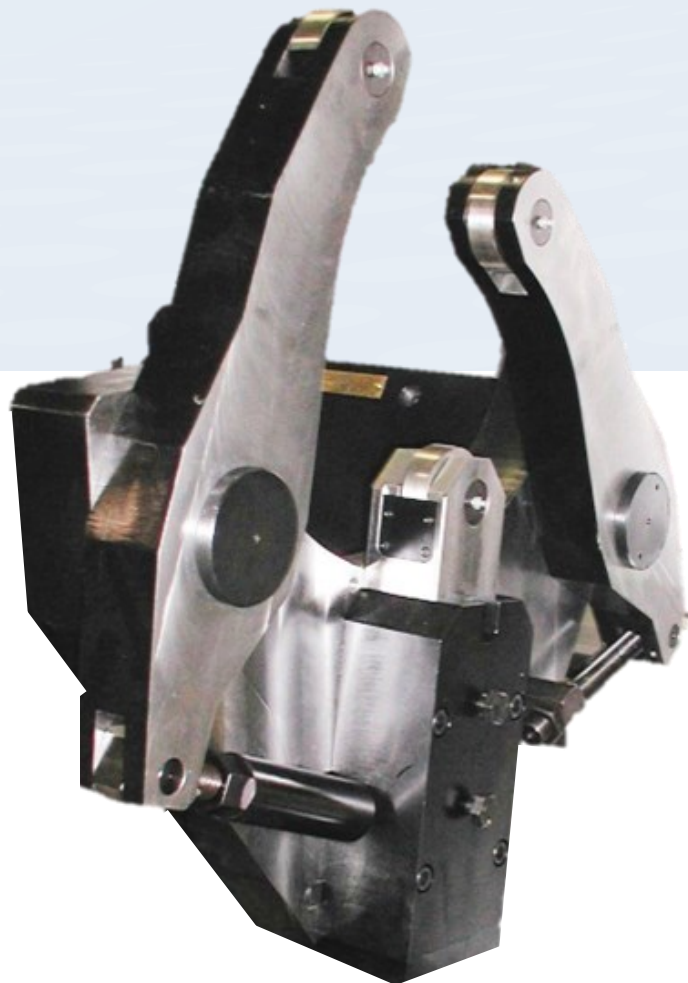

Manual steadies

Rigid construction for heavy duty applications. With three arms approximately 120 degrees, manually adjusted by leadscrew.

Centre arm with single or two positions, dependent on size range. 2 x clamp plates to secure to the machine bed.

Shot Pin for towing along the bed and a gib strip to ensure a true fit to the machine bed.

Steady Range 210 - 400mm

Special Steady Rests

Gate type large manual steadies

Manual steadies

Designed to be interchangeable with any existing hydraulic steady with three arms approximately 120 degrees, manually adjusted by leadscrew. Steady rollers fitted with swarf guards; centre arm adjusted by leadscrew. Centre arm can have single or two positions, dependant on the size range. Arms can be fitted either side of the steady.