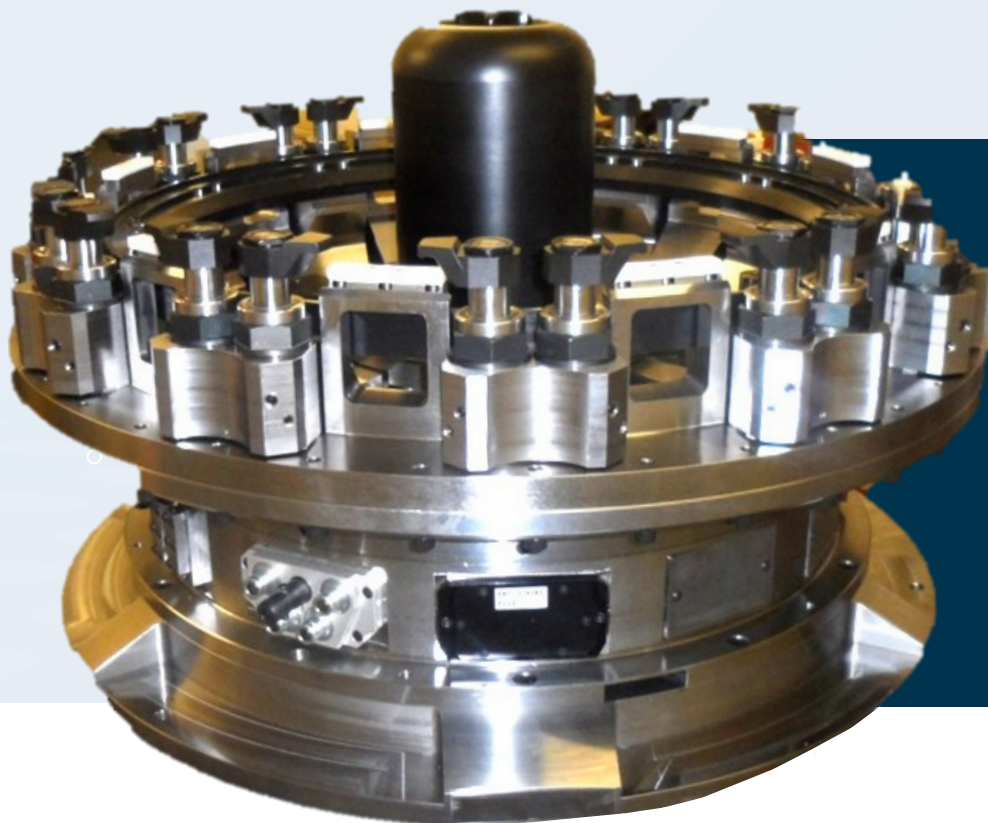

Content

Special Diaphragm Fixtures	1
Special Tombstones	2
Aerofoil Blade Fixtures	3
Thin Walled Fixtures	4
Small Blade Fixtures & Vacuum Fixtures	5
Lightweight Manual Fixtures	6
Multiple Applications	7, 8

Special Diaphragm Fixtures

High Accuracy
High Repeatability

Up to $\text{Ø}1500$
 360° Clamping