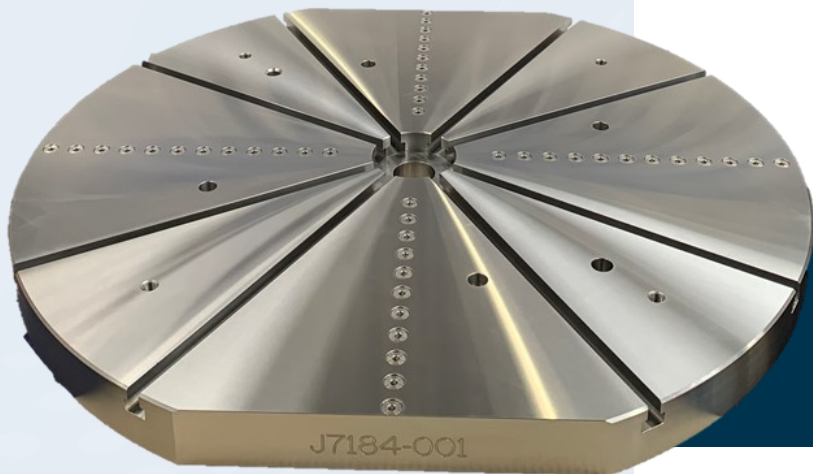

Multiple Applications

Slot Machining Fixtures