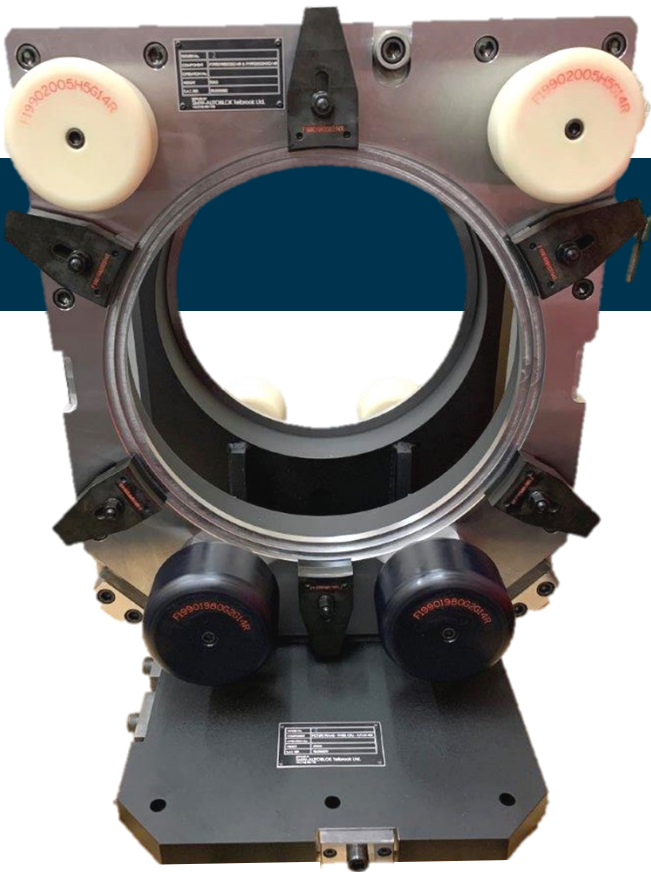

Special Diaphragm Fixtures

High Accuracy
High Repeatability

Up to $\text{Ø}1500$
 360° Clamping

Special Tombstones

Aerofoil Blade Fixtures

For Complex
Geometry

Convex or Concave Shapes

Thin Walled Fixtures