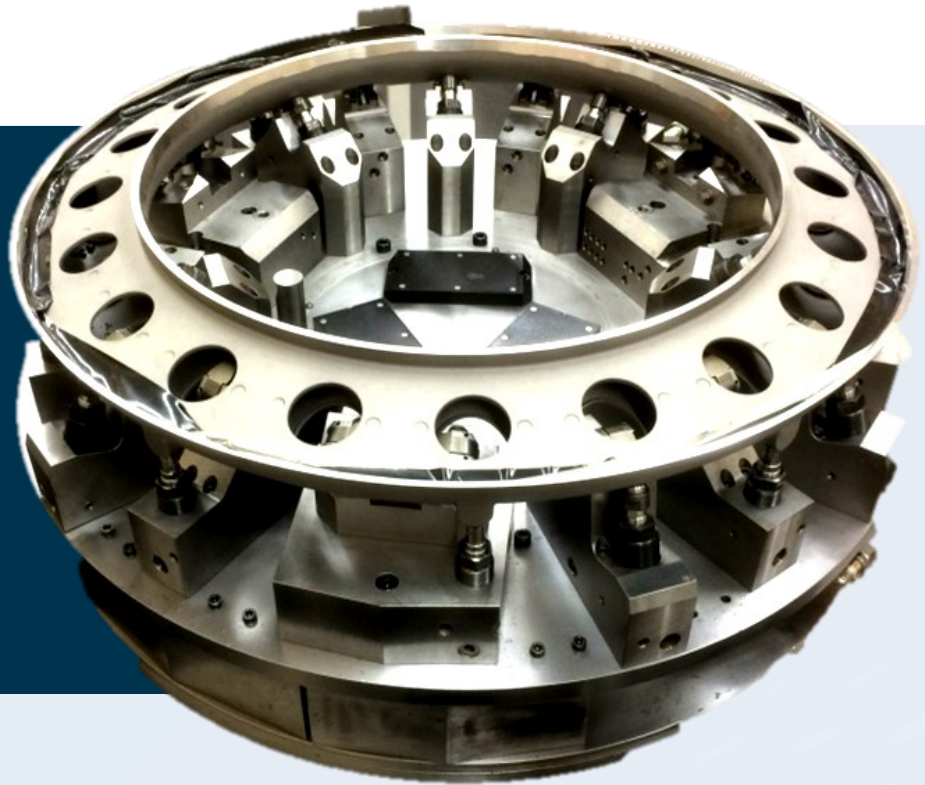

Thin Walled Fixtures

Minimum deformation
of Components

To Suit Complex
Components