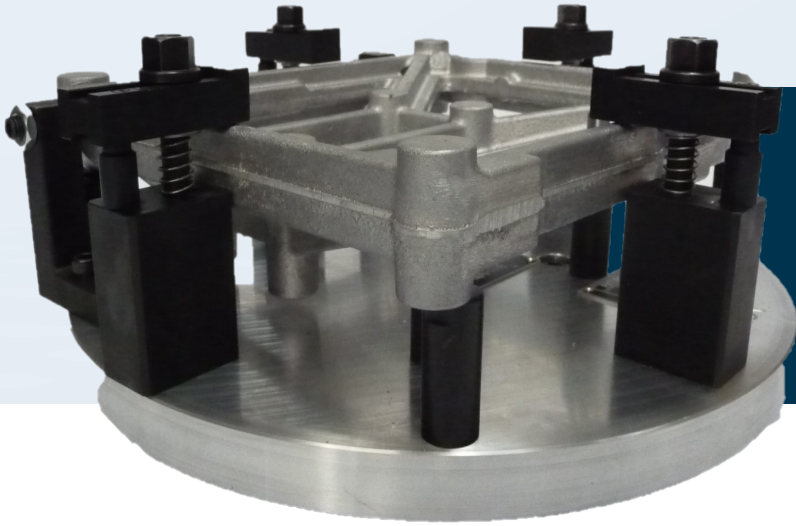

Minimum deformation
of Components

To Suit Complex
Components

Small Blade Fixtures & Vacuum Fixtures

Small
Turbine
Blade
Machining
Fixtures

Vacuum Fixtures

Lightweight Manual Fixtures

Manual Clamping Fixtures

Aluminium Manual Lightweight Fixture

Locate Any Size Casting

Multiple Applications

Slot Machining Fixtures

Precision Ground Fixture Baseplates

Stator Blade Turning Fixtures

Multiple Applications

Special
Centralising
Fixtures