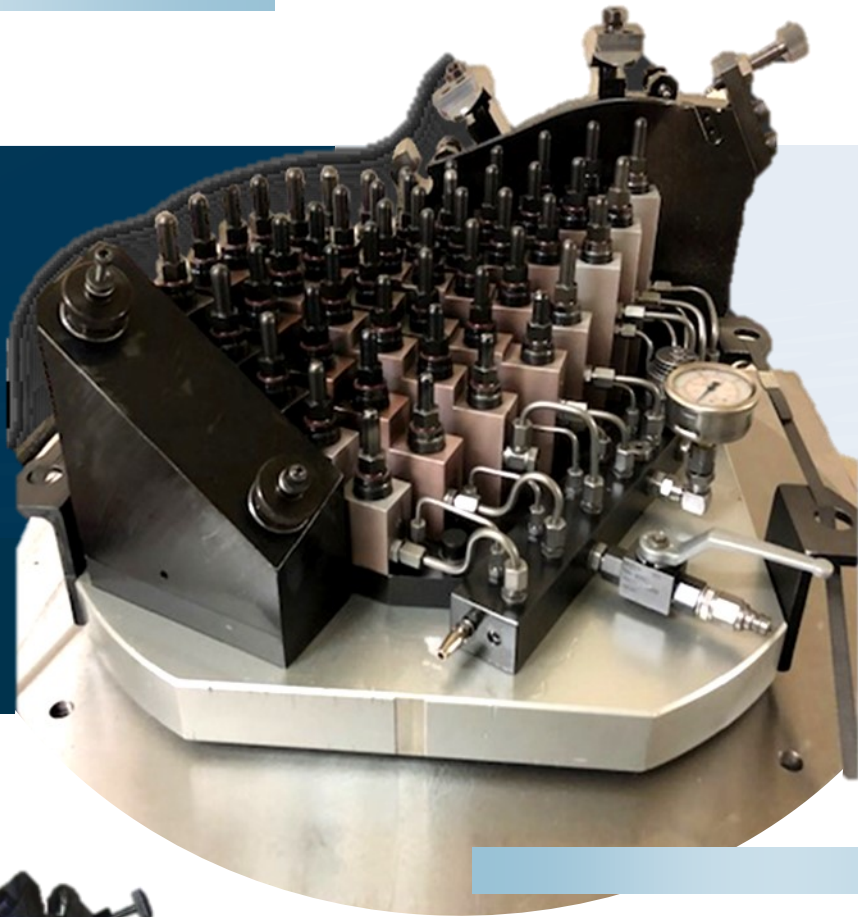

Special Diaphragm Fixtures

High Accuracy
High Repeatability

Up to $\text{Ø}1500$
 360° Clamping

Special Tombstones

Aerofoil Blade Fixtures

For Complex
Geometry

Convex or Concave Shapes

Thin Walled Fixtures