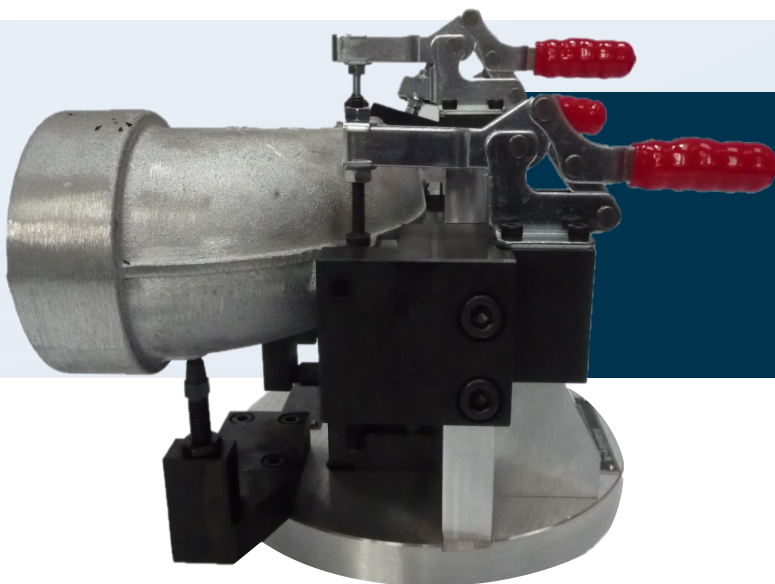

Minimum deformation
of Components

To Suit Complex
Components

Small Blade Fixtures & Vacuum Fixtures

Small
Turbine
Blade
Machining
Fixtures

Vacuum Fixtures

Lightweight Manual Fixtures

Manual Clamping Fixtures

Aluminium Manual Lightweight Fixture

Locate Any Size Casting

Multiple Applications

Slot Machining Fixtures

Precision Ground Fixture Baseplates

Stator Blade Turning Fixtures

Multiple Applications

Special
Centralising
Fixtures