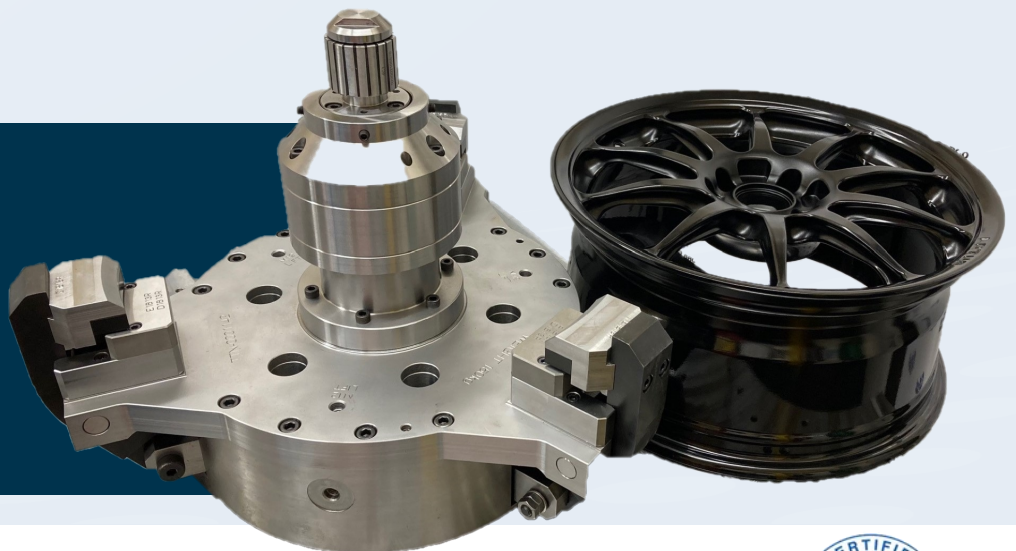

Multiple Applications

Special
Centralising
Fixtures

Special Pulldown
Vertical Chuck

Special
Chuck
Fixtures