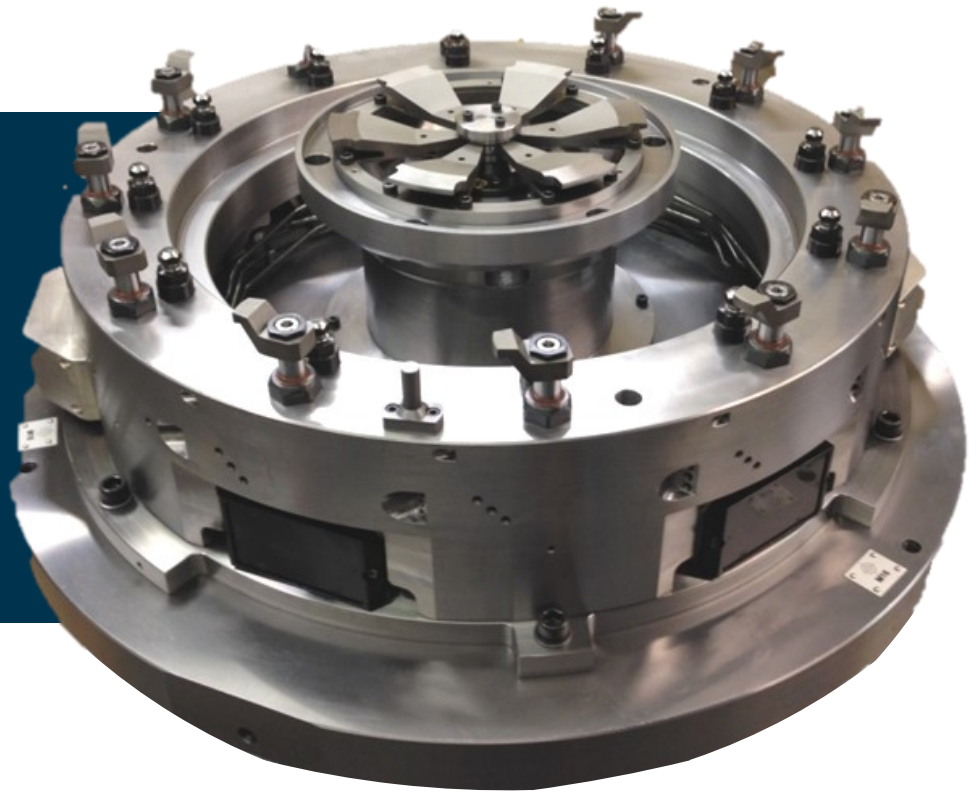

Special Diaphragm Fixtures

High Accuracy
High Repeatability

Up to $\text{Ø}1500$
 360° Clamping

Special Tombstones

Aerofoil Blade Fixtures

For Complex
Geometry

Convex or Concave Shapes

Thin Walled Fixtures