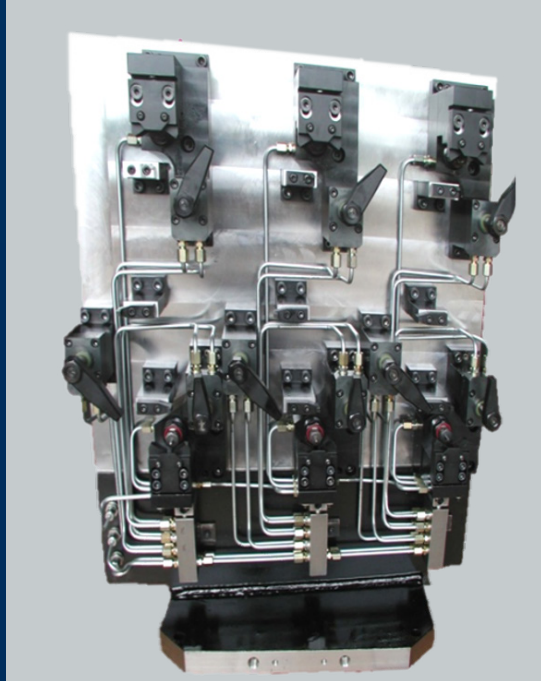

SF | 2022

A design & manufacturing service for customers with bespoke requirements

www.smwautoblok.com

SPECIAL FIXTURES

SMW Autoblok Telbrook have been providing workholding solutions with the design & manufacture of special fixturing since 1990.