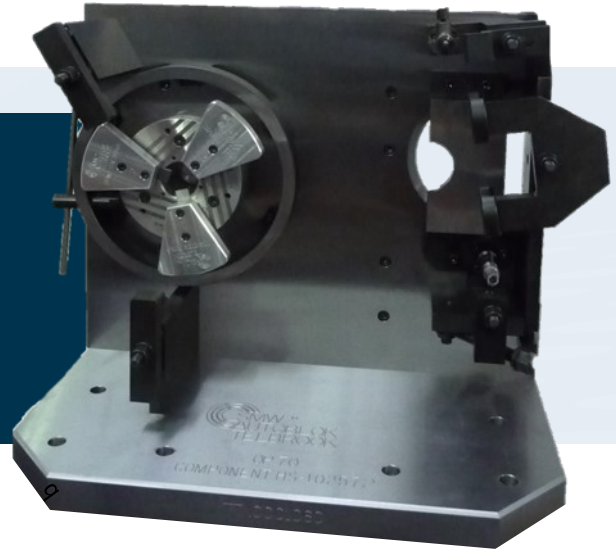

Aluminium Manual Lightweight Fixture

Locate Any Size Casting

Multiple Applications

Slot Machining Fixtures

Precision Ground Fixture Baseplates

Stator Blade Turning Fixtures

Multiple Applications

Special
Centralising
Fixtures