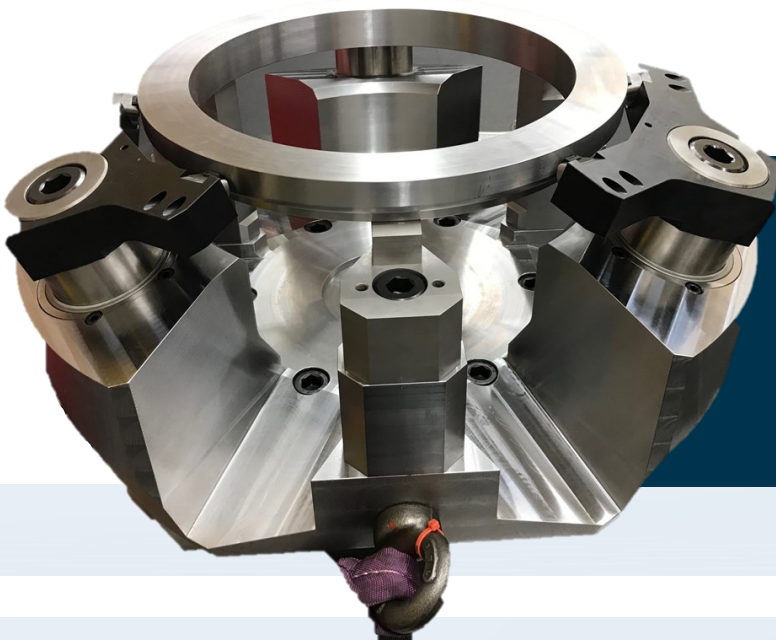

Special Pulldown
Vertical Chuck

Special
Chuck
Fixtures