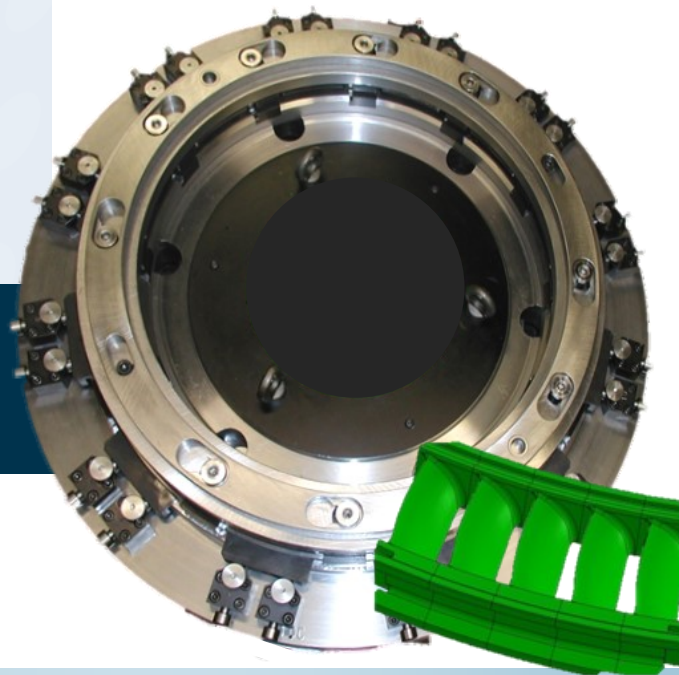

Aluminium Manual Lightweight Fixture

Locate Any Size Casting

Multiple Applications

Slot Machining Fixtures

Precision Ground Fixture Baseplates

Stator Blade Turning Fixtures

Multiple Applications

Special
Centralising
Fixtures