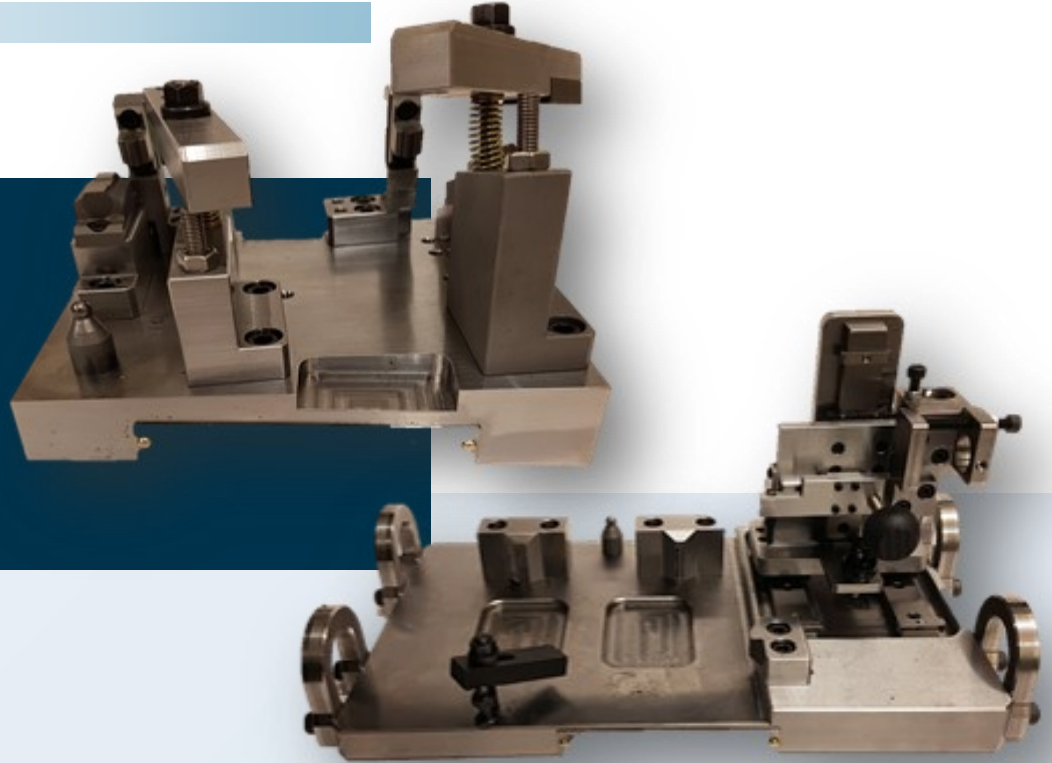

Small Blade Fixtures & Vacuum Fixtures

Small
Turbine
Blade
Machining
Fixtures